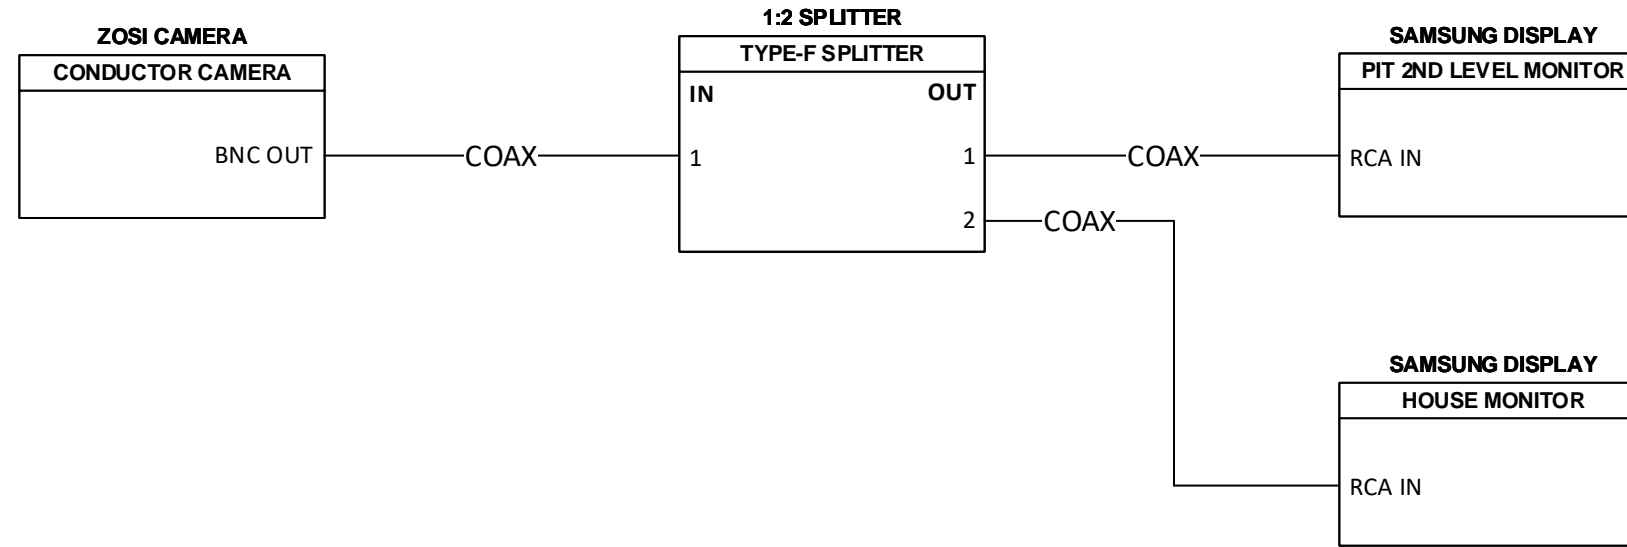

"NEWSIES"
Moorhead High School
Moorhead High Theatre
November, 2018

DIRECTOR:
REBECCA MEYER-LARSON
SO UND DESIGN:
CHRISTIAN EKREN
MIX ENGINEERS:
ETHAN B.
LIAM F.
CAROLINA C.

VIDEO ONE LINE

DATES:
LOAD-IN & TECH REHEARSALS:
OCTOBER 22 – NOVEMBER 8, 2018
PERFORMANCES:
NOVEMBER 9 – 11, 15 – 18, 23 - 24

REVISION: 1
1st LOOK:
10/9/2018
FINAL COPY:
1/4/2019

DRAWN BY:
C. EKREN
DATE:
1/4/2019
SCALE:
NO SCALE

PLATE#:
9 of 11