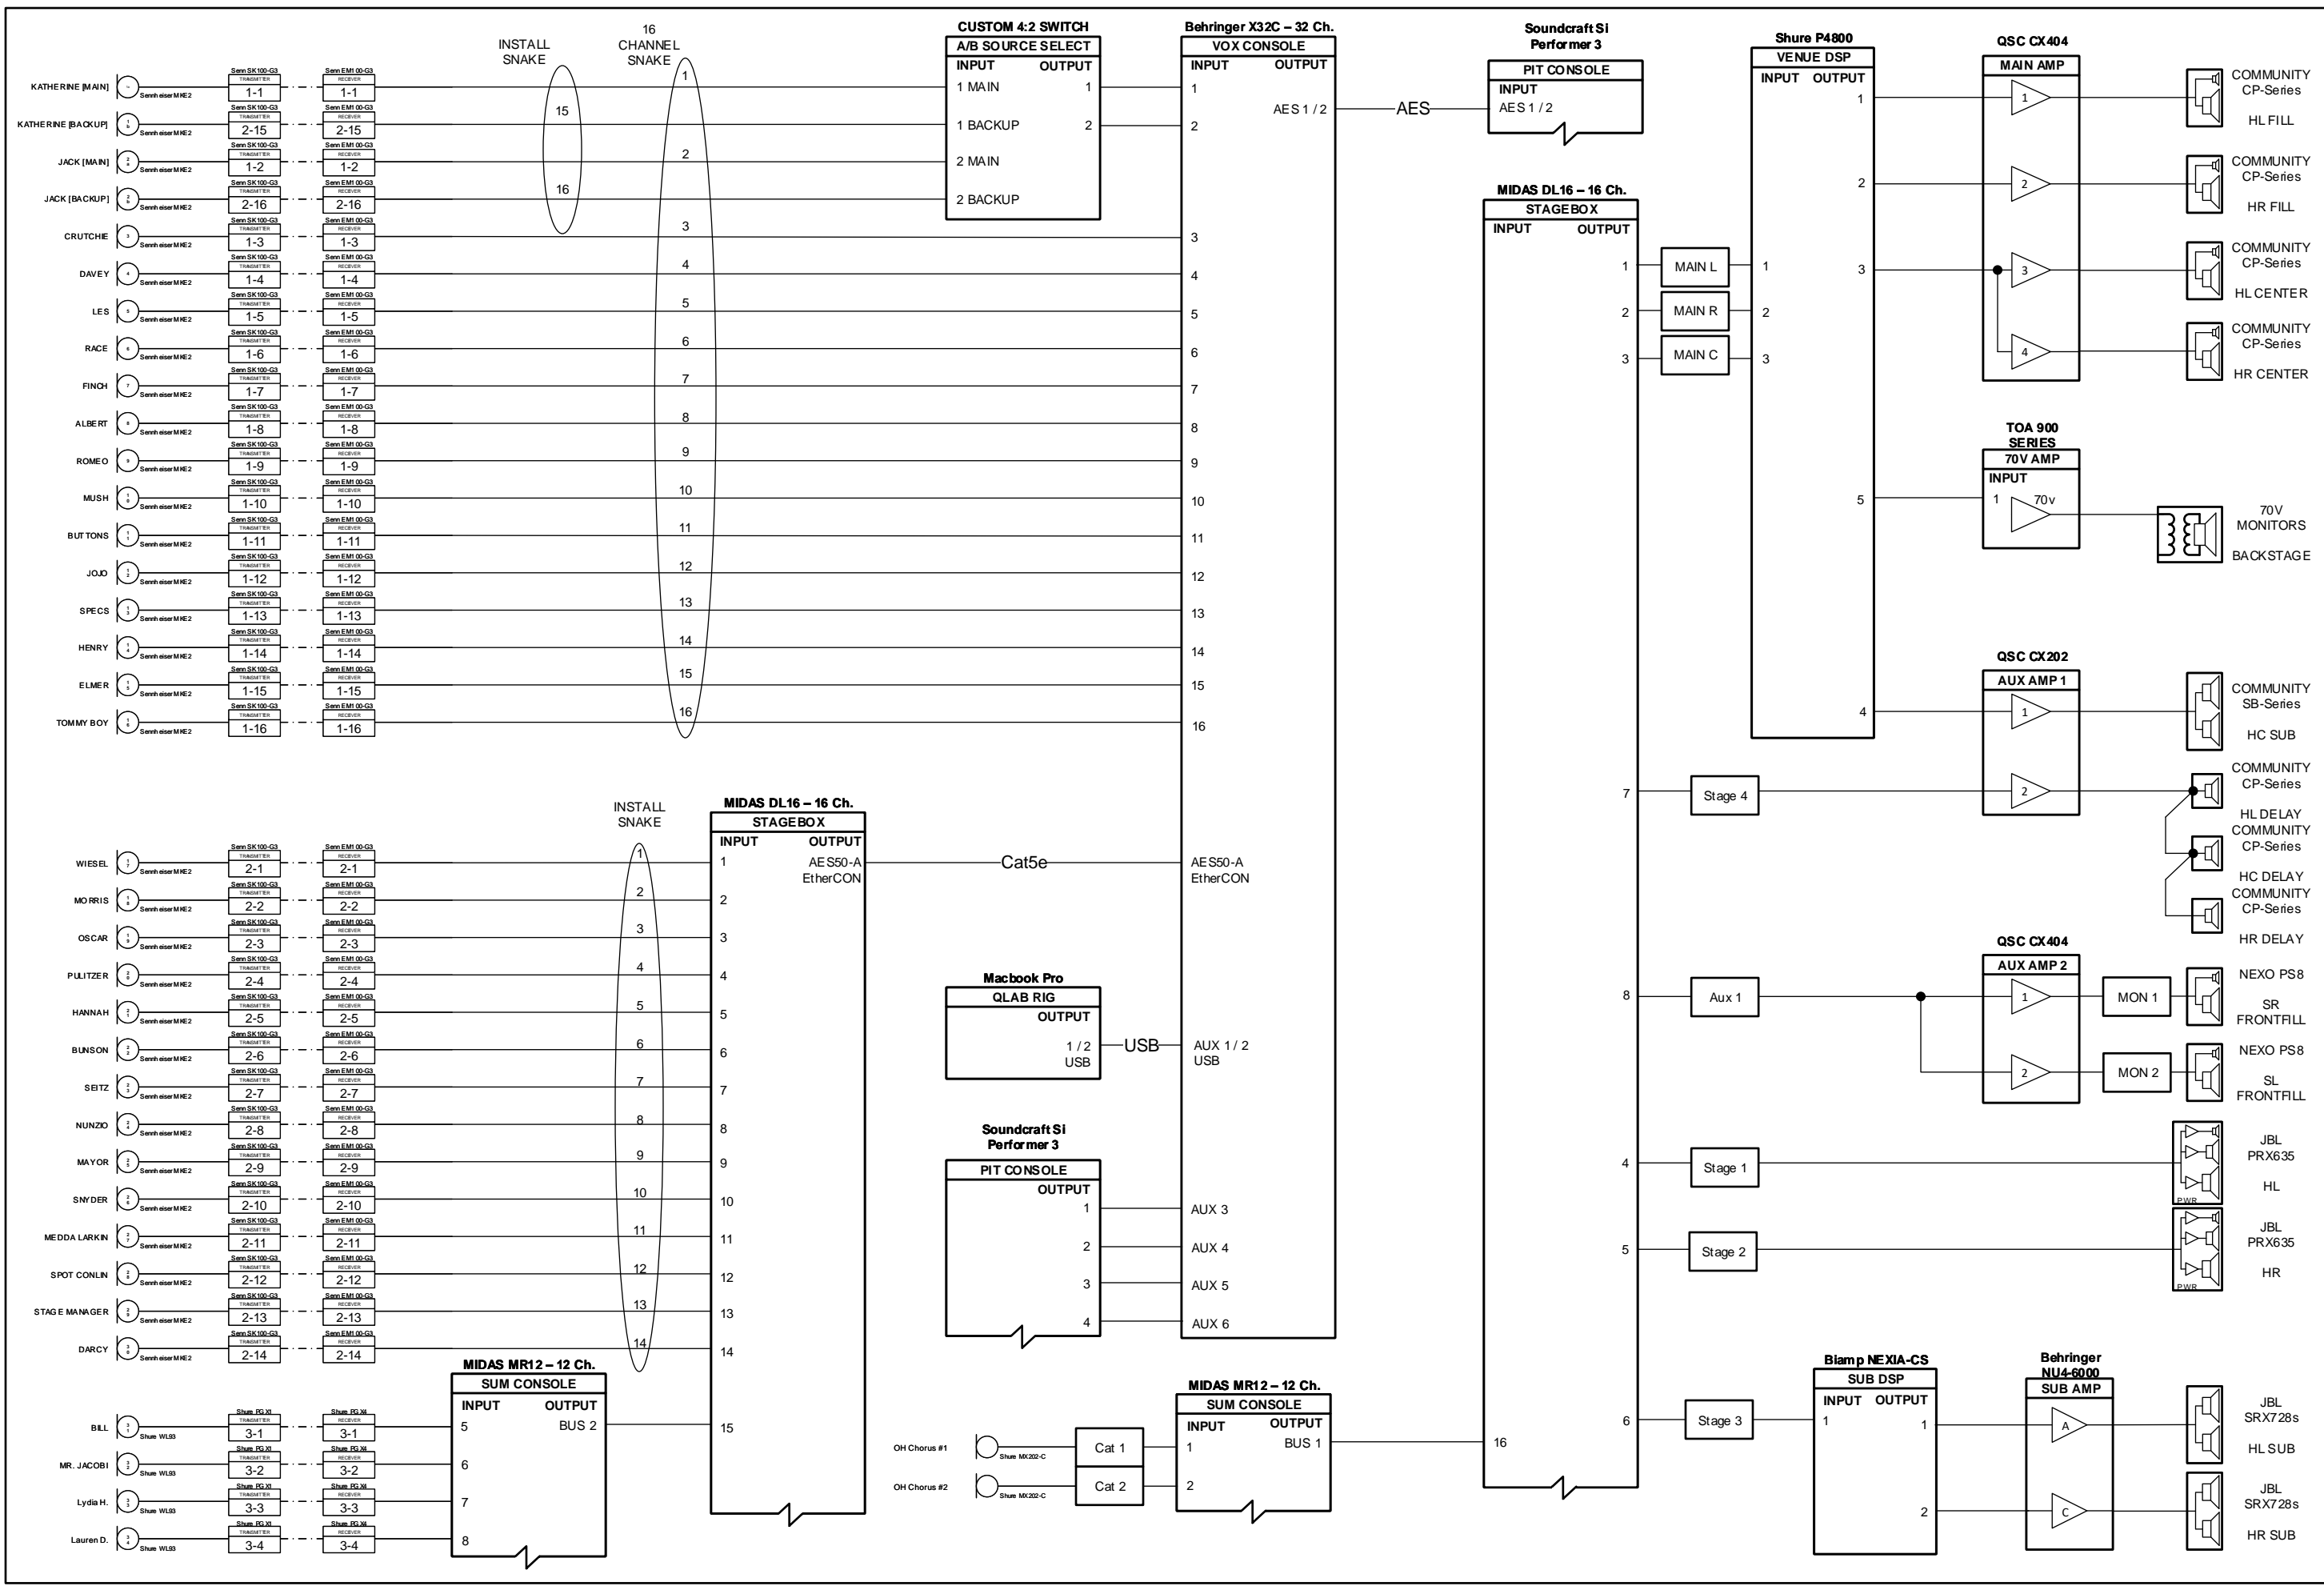

"NEWSIES"
Moorhead High School
Moorhead High Theatre
November, 2018

DIRECTOR:
REBECCA MEYER-LARSON
SOUND DESIGN:
CHRISTIAN EKREN
MIX ENGINEERS:
ETHAN B. LIAM F. CAROLINA C.

VOX ONE LINE

DATES:
LOAD-IN & TECH REHEARSALS:
OCTOBER 22 – NOVEMBER 8, 2018
PERFORMANCES:
NOVEMBER 9 – 11, 15 – 18, 23 – 24

REVISION: 2
1st LOOK:
10/9/2018
FINAL COPY:
1/4/2019

DRAWN BY:
C. EKREN

DATE:
1/4/2019

SCALE:
NO SCALE

PLATE #:
1 of 11

COMMUNITY CP-Series
HL FILL
HR FILL
HL CENTER
HR CENTER

COMMUNITY SB-Series
HC SUB

COMMUNITY CP-Series
HL DELAY
COMMUNITY CP-Series
HC DELAY
COMMUNITY CP-Series
HR DELAY

NEXO PS8
SR FRONTFILL
SL FRONTFILL

JBL PRX635
HL
HR

JBL SRX728s
HL SUB
HR SUB